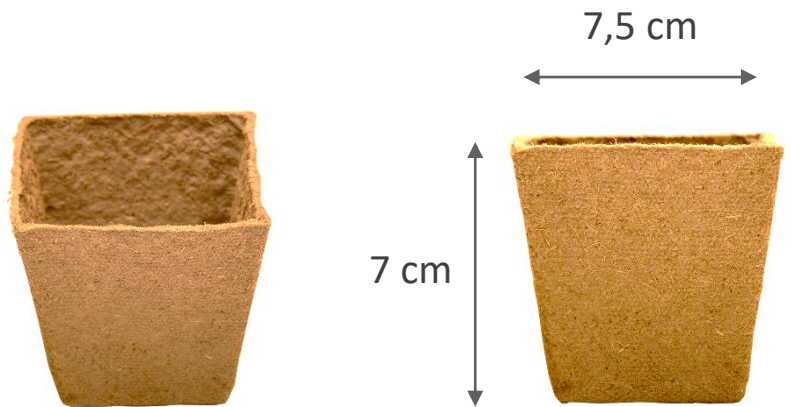

571.1C: Box of 144 pots  
571.01: Pallet of 2 940 pots

- **FERTILPOT 9.3x5.0**
- **270 cm<sup>3</sup>**

574.01: Pallet of 7 920 pots

# Square individual pots - HC

- **FERTILPOT 4,5x4,5**
- **80 cm<sup>3</sup>**

5453.HC: Box of 1 080 pots

- **FERTILPOT 7,5x7**
- **280 cm<sup>3</sup>**

552.HC: Box of 336 pots

- **FERTILPOT 10x18**
- **1 350 cm<sup>3</sup>**