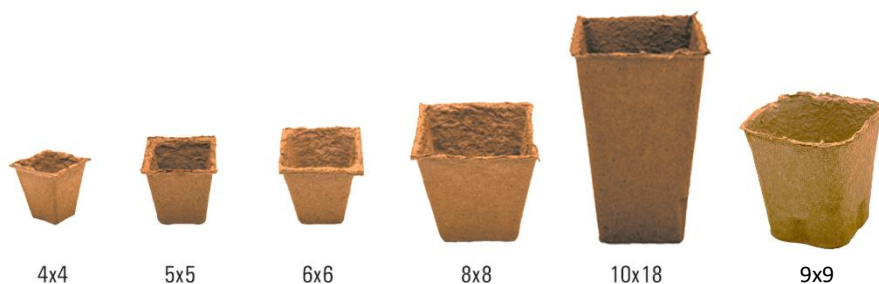

FERTILPOT traditionnel