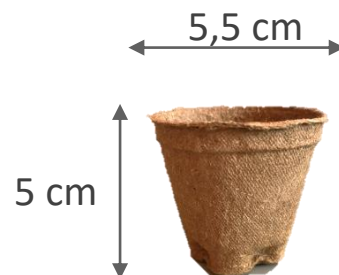

# Presentation

FERTILPOT range is very wide to cope with the diversity of situations. See our list of references. The pot can be round, square, with or without lugs; their dimensions vary between 4 x 4 x 5 cm (35 cm<sup>3</sup>) and 17 x 16 cm (3 liters). The pots can be packaged in a tray (FERTILPACK).

593.1: Pallet of 6 300 pots

# Traditional FERTILPOT

## Round individual pots

- **FERTILPOT 5,5x5**

- **100 cm<sup>3</sup>**

503.C: Box of 3 240 pots

- **FERTILPOT 4,5x7**

- **75 cm<sup>3</sup>**

500.C: Box of 2 520 pots

- **FERTILPOT 5x9**