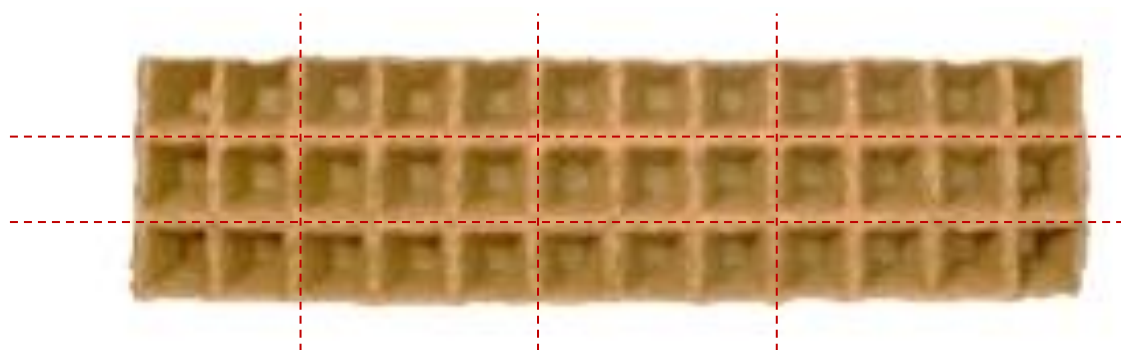

# FERTILPOT in strips

- FERTILPOT 5x5 – 77 pots
- 70 cm<sup>3</sup>

573.77: Pallet of 33 264 pots

# Strips cuttings

All our strips can be cut in their length or / and in their width.  
Depending on the references, a minimum quantity or order will be requested. Contact us for more information.