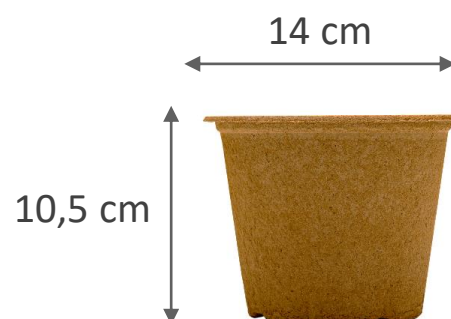

- **FERTILPOT NT14**

- **1 000 cm³**

593.C: Box of 484 pots

593.1: Pallet of 6 300 pots