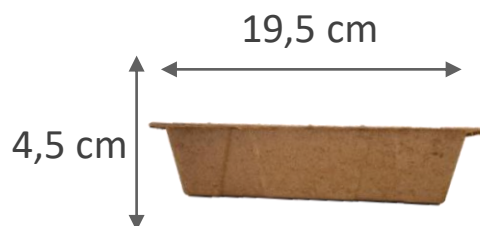

FERTILPOT NT

- **FERTILPOT TRAY NT 1L**

- **1 000 cm³**

590.C : Box of 450 trays

590.1 : Pallet of 6950 trays