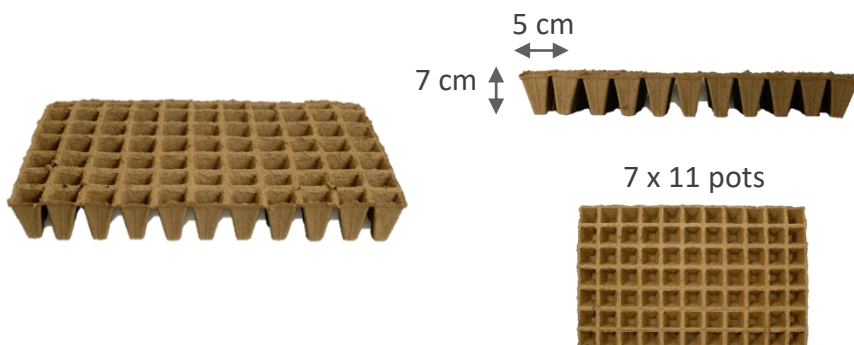

- **FERTILPOT 5x7 – 77 pots**
- **80 cm³**

564.77: Pallet of 29 568 pots