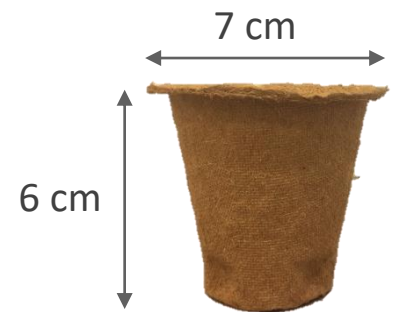

Presentation

FERTILPOT range is very wide to cope with the diversity of situations. See our list of references. The pot can be round, square, with or without lugs; their dimensions vary between 4 x 4 x 5 cm (35 cm³) and 17 x 16 cm (3 liters). The pots can be packaged in a tray (FERTILPACK).

Round individual pots

○ **FERTILPOT 4,5x7**

○ **75 cm³**

500.C: Box of 2 520 pots

○ **FERTILPOT 5,5x5**

○ **100 cm³**

503.C: Box of 3 240 pots

○ **FERTILPOT 5x9**

○ **110 cm³**

501.C: Box of 2 170 pots

○ **FERTILPOT 6x6**

○ **110 cm³**

504.C: Box of 3 000 pots

Round individual pots

- **FERTILPOT 6x6 (destacking lugs)**
- **110 cm³**

505.C-1: Box of 2 520 pots

- **FERTILPOT 7x6 (destacking lugs and lid)**
- **110 cm³**

507.C: Box of 1 750 pots

- **FERTILPOT 7x7,5 (destacking lugs)**
- **200 cm³**

506.C: Box of 1 370 pots

- **FERTILPOT 7x9 (destacking lugs)**
- **240 cm³**