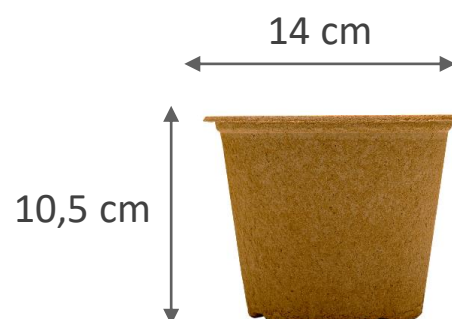

Presentation

FERTILPOT range is very wide to cope with the diversity of situations. See our list of references. The pot can be round, square, with or without lugs; their dimensions vary between 4 x 4 x 5 cm (35 cm³) and 17 x 16 cm (3 liters). The pots can be packaged in a tray (FERTILPACK).

- **1 000 cm³**

590.C : Box of 450 trays

590.1 : Pallet of 6950 trays

- **FERTILPOT NT10.5**

- **400 cm³**

591.C1: Box of 800 pots

591.1: Pallet of 13 200 pots

- **FERTILPOT NT12**

- **650 cm³**

592.C: Box of 616 pots

592.1: Pallet of 8 960 pots

- **FERTILPOT NT14**

- **1 000 cm³**

593.C: Box of 484 pots

593.1: Pallet of 6 300 pots

Traditional FERTILPOT

Round individual pots

○ **FERTILPOT 4,5x7**

○ **75 cm³**

500.C: Box of 2 520 pots

○ **FERTILPOT 5,5x5**

○ **100 cm³**

503.C: Box of 3 240 pots

○ **FERTILPOT 5x9**