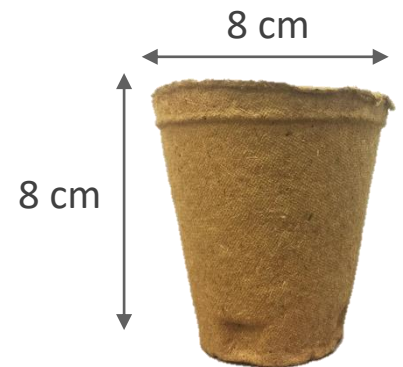

Presentation

FERTILPOT range is very wide to cope with the diversity of situations. See our list of references. The pot can be round, square, with or without lugs; their dimensions vary between 4 x 4 x 5 cm (35 cm³) and 17 x 16 cm (3 liters). The pots can be packaged in a tray (FERTILPACK).

- **FERTILPOT 7x6 (destacking lugs and lid)**
- **110 cm³**

507.C: Box of 1 750 pots

- **FERTILPOT 7x7,5 (destacking lugs)**
- **200 cm³**

506.C: Box of 1 370 pots

- **FERTILPOT 7x9 (destacking lugs)**
- **240 cm³**

509.C: Box of 1 280 pots

Round individual pots

- FERTILPOT 7x12
- 246 cm³

517.C: Box of 792 pots

- FERTILPOT 8x8
- 320 cm³

510.C: Box of 1 370 pots

- FERTILPOT 8x8 (destacking lugs)
- 320 cm³

511.C: Box of 1 100 pots

- FERTILPOT 10x10
- 510 cm³

513.C: Box of 810 pots

Round individual pots

- **FERTILPOT 11x11**
- **800 cm³**

519.C: Box of 480 pots

- **FERTILPOT 10x18**
- **800 cm³**

516.C: Box of 480 pots

- **FERTILPOT 18x16**
- **3 000 cm³**