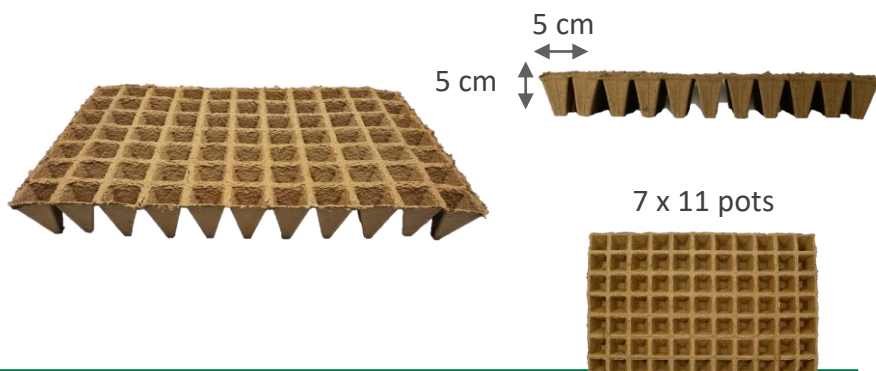

565N.77: Pallet of 16 632 pots

- **FERTILPOT 5x7 – 77 pots**
- **80 cm³**

564.77: Pallet of 29 568 pots

FERTILPOT in strips

- FERTILPOT 5x5 – 77 pots
- 70 cm³

573.77: Pallet of 33 264 pots

- FERTILPOT 4x6 – 104 pots
- 40 cm³

575.104: Pallet of 46 592 pots

Strips cuttings

All our strips can be cut in their length or / and in their width.
Depending on the references, a minimum quantity or order will be requested. Contact us for more information.