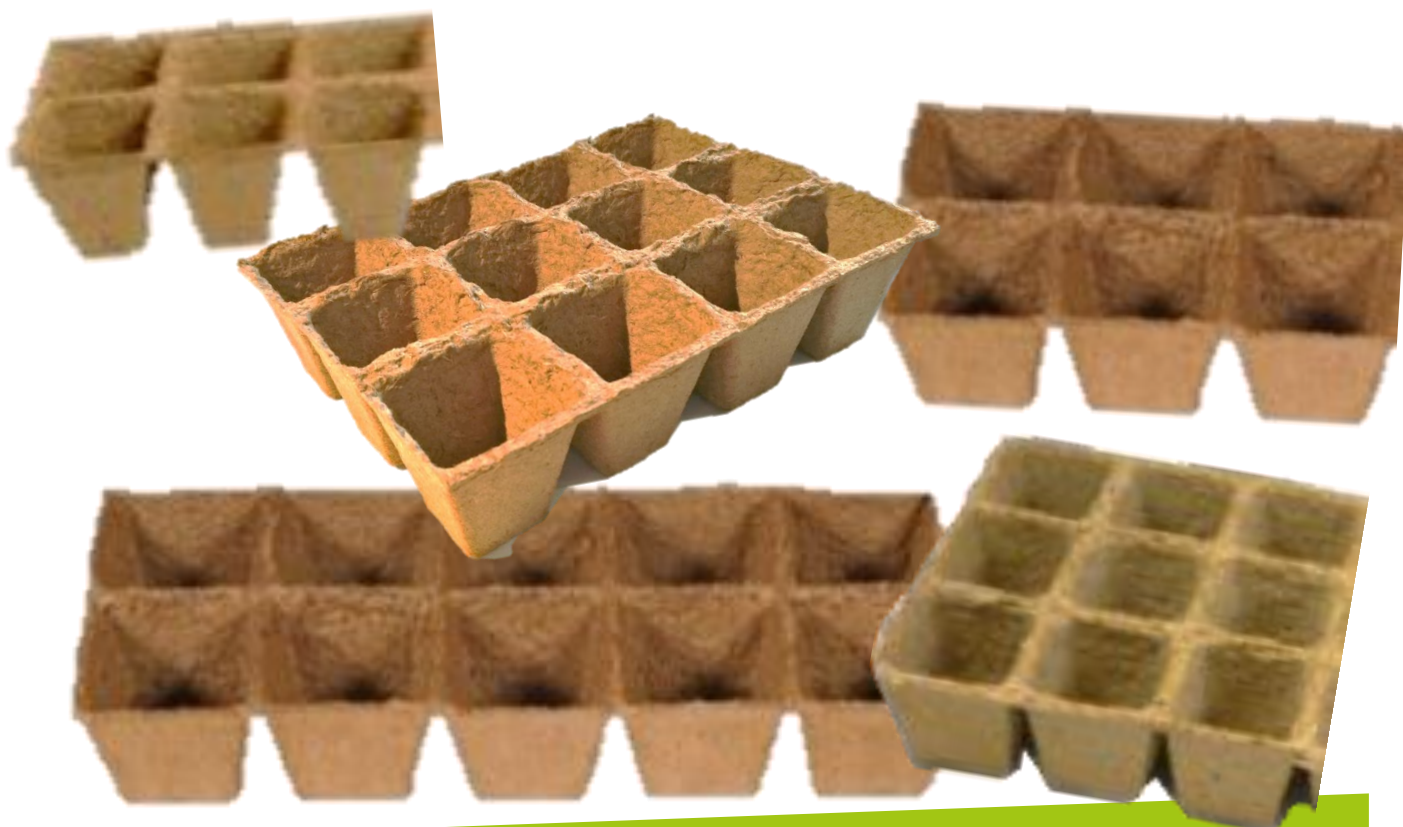

fertilpot

THE 100% NATURAL
PLANTABLE POT

fertil

T: +33 (0)1 46 04 41 24 ● F: +33 (0)1 47 12 08 18 ● E: adv@fertil.fr ● www.fertil.fr

Catalogue

Presentation

The FERTILPOT is a biodegradable pot made of **wood fibers**. It is used and suitable in horticulture, ornamental, viticultural or forestry nurseries, as well as in market gardening.

- **FERTILPOT 5x11 – 77 pots**
- **110 cm³**

565N.77: Pallet of 16 632 pots

- **FERTILPOT 5x7 – 77 pots**
- **80 cm³**

564.77: Pallet of 29 568 pots

FERTILPOT in strips

- **FERTILPOT 5x5 – 77 pots**
- **70 cm³**

573.77: Pallet of 33 264 pots

- **FERTILPOT 4x6 – 104 pots**
- **40 cm³**

575.104: Pallet of 46 592 pots

Strips cuttings

All our strips can be cut in their length or / and in their width.
Depending on the references, a minimum quantity or order will be requested. Contact us for more information.

FERTILPACK

- **FERTILPACK 104 holes**
- **Fertilpot : 3,5 x 5,5 (cm)**

575.T104C : Box of 832 pots
575.T104 : Pallet of 26 624 pots

- **FERTILPACK 77 holes**
- **Fertilpot : 4,5 x 6,5 (cm)**

564.T77C: Box of 1 001 pots
564.T77: Pallet of 21 175 pots