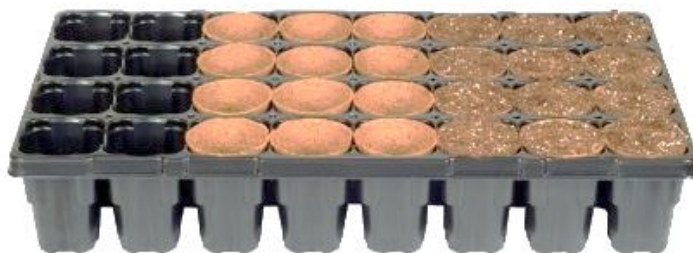

573.77: Pallet of 33 264 pots

- **FERTILPOT 4x6 – 104 pots**
- **40 cm³**

575.104: Pallet of 46 592 pots

Strips cuttings

All our strips can be cut in their length or / and in their width.
Depending on the references, a minimum quantity or order will be requested. Contact us for more information.

FERTILPACK

- **FERTILPACK 104 holes**
- **Fertilpot : 3,5 x 5,5 (cm)**

575.T104C : Box of 832 pots
575.T104 : Pallet of 26 624 pots

- **FERTILPACK 77 holes**
- **Fertilpot : 4,5 x 6,5 (cm)**

564.T77C: Box of 1 001 pots
564.T77: Pallet of 21 175 pots

- **FERTILPACK 32 holes**
- **Fertilpot : 7 x 9 (cm)**

509.TE32: Pallet of 8 064 pots

FERTILPACK

- **FERTILPACK 20 holes**
- **Fertilpot : 8 x 8 (cm)**

510.TE20: Pallet of 7 200 pots

Head Office

38 rue de Bellevue
92100 Boulogne Billancourt
France
+33 (0)1 46 04 41 24
adv@fertil.fr