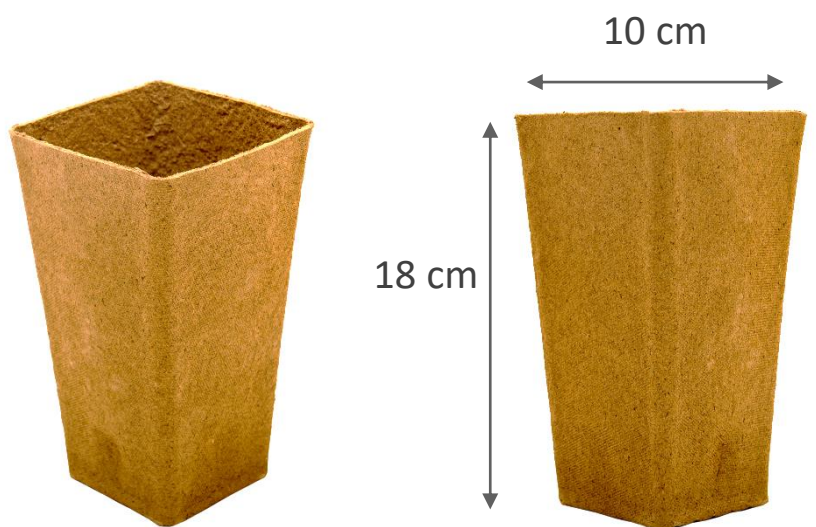

Presentation

FERTILPOT range is very wide to cope with the diversity of situations. See our list of references. The pot can be round, square, with or without lugs; their dimensions vary between 4 x 4 x 5 cm (35 cm³) and 17 x 16 cm (3 liters). The pots can be packaged in a tray (FERTILPACK).

515.C: Box of 416 pots

- **FERTILPOT 11x19**
- **1 600 cm³**

571.1C: Box of 144 pots
571.01: Pallet of 2 940 pots

- **FERTILPOT 9.3x5.0**
- **270 cm³**

574.01: Pallet of 7 920 pots

Square individual pots - HC

- **FERTILPOT 4,5x4,5**
- **80 cm³**

5453.HC: Box of 1 080 pots

- **FERTILPOT 7,5x7**
- **280 cm³**

552.HC: Box of 336 pots

- **FERTILPOT 10x18**
- **1 350 cm³**

571N.HC: Box of 180 pots
571N.H: Pallet of 3 696 pots

FERTILPOT in strips

- **FERTILPOT 4x5 – 36 pots**

- **35 cm³**

541.C: Box of 5 184 pots

541.36: Pallet of 76 032 pots

- **FERTILPOT 4,4x4,3 – 33 pots**

- **30 cm³**

543.C: Box of 4 026 pots