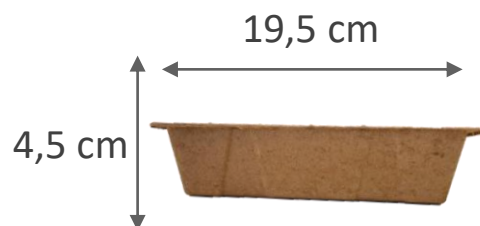

FERTILPOT NT

- **FERTILPOT TRAY NT 1L**

- **1 000 cm³**

590.C : Box of 450 trays

590.1 : Pallet of 6950 trays