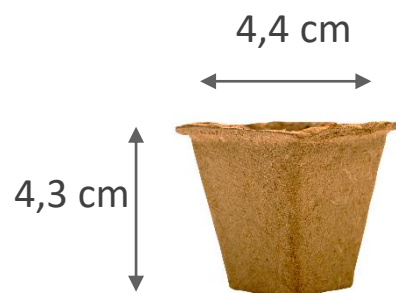

Presentation

FERTILPOT range is very wide to cope with the diversity of situations. See our list of references. The pot can be round, square, with or without lugs; their dimensions vary between 4 x 4 x 5 cm (35 cm³) and 17 x 16 cm (3 liters). The pots can be packaged in a tray (FERTILPACK).

- FERTILPOT 8x8
- 320 cm³

510.C: Box of 1 370 pots

- FERTILPOT 8x8 (destacking lugs)
- 320 cm³

511.C: Box of 1 100 pots

- FERTILPOT 10x10
- 510 cm³

513.C: Box of 810 pots

Round individual pots

- **FERTILPOT 11x11**
- **800 cm³**

519.C: Box of 480 pots

- **FERTILPOT 10x18**
- **800 cm³**

516.C: Box of 480 pots

- **FERTILPOT 18x16**
- **3 000 cm³**

580.C: Box of 84 pots

580.1: Pallet of 1 316 pots

Square individual pots

- **FERTILPOT 4,4x4,3**

- **30 cm³**

543.1C: Box of 6 144 pots

- **FERTILPOT 5x5**

- **90 cm³**

545.1C: Box of 2 552 pots

- **FERTILPOT 6x6**

- **110 cm³**

548.1C: Box of 2 268 pots