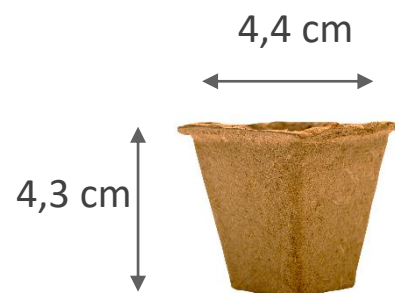

Presentation

FERTILPOT range is very wide to cope with the diversity of situations. See our list of references. The pot can be round, square, with or without lugs; their dimensions vary between 4 x 4 x 5 cm (35 cm³) and 17 x 16 cm (3 liters). The pots can be packaged in a tray (FERTILPACK).

510.C: Box of 1 370 pots

- **FERTILPOT 8x8 (destacking lugs)**
- **320 cm³**

511.C: Box of 1 100 pots

- **FERTILPOT 10x10**
- **510 cm³**

513.C: Box of 810 pots

- **FERTILPOT 11x11**
- **800 cm³**

519.C: Box of 480 pots

Round individual pots

- **FERTILPOT 10x18**
- **800 cm³**

516.C: Box of 480 pots

- **FERTILPOT 18x16**
- **3 000 cm³**

580.C: Box of 84 pots

580.1: Pallet of 1 316 pots

Square individual pots

- **FERTILPOT 4,4x4,3**

- **30 cm³**

543.1C: Box of 6 144 pots

- **FERTILPOT 5x5**

- **90 cm³**

545.1C: Box of 2 552 pots

- **FERTILPOT 6x6**

- **110 cm³**

548.1C: Box of 2 268 pots