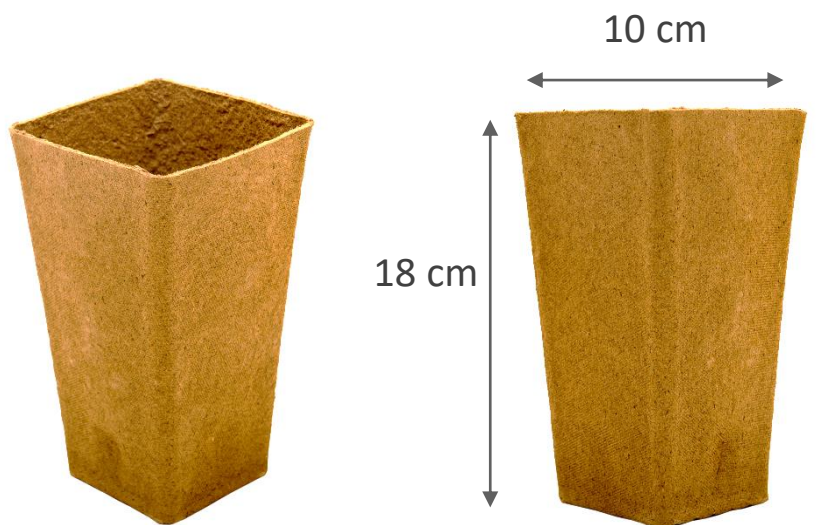

Presentation

FERTILPOT range is very wide to cope with the diversity of situations. See our list of references. The pot can be round, square, with or without lugs; their dimensions vary between 4 x 4 x 5 cm (35 cm³) and 17 x 16 cm (3 liters). The pots can be packaged in a tray (FERTILPACK).

515.C: Box of 416 pots

- **FERTILPOT 11x19**
- **1 600 cm³**

571.1C: Box of 144 pots
571.01: Pallet of 2 940 pots

- **FERTILPOT 9.3x5.0**
- **270 cm³**

574.01: Pallet of 7 920 pots

Square individual pots - HC

- **FERTILPOT 4,5x4,5**
- **80 cm³**

5453.HC: Box of 1 080 pots

- **FERTILPOT 7,5x7**
- **280 cm³**

552.HC: Box of 336 pots

- **FERTILPOT 10x18**
- **1 350 cm³**

571N.HC: Box of 180 pots
571N.H: Pallet of 3 696 pots

FERTILPOT in strips

- **FERTILPOT 4x5 – 36 pots**

- **35 cm³**

541.C: Box of 5 184 pots

541.36: Pallet of 76 032 pots

3 x 12 pots

- **FERTILPOT 4,4x4,3 – 33 pots**

- **30 cm³**