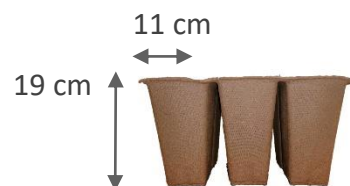

5453.30: Pallet of 23 040 pots

3 x 10 pots

- FERTILPOT 6x6 – 16 pots

- 110 cm³

546.C: Box of 2 544 pots

546.16: Pallet of 33 920 pots

2 x 8 pots

- FERTILPOT 5,8x6 – 18 pots

- 110 cm³

548.C: Box of 1 998 pots

548.18: Pallet of 26 640 pots

2 x 9 pots

- FERTILPOT 8x8 – 12 pots

- 300 cm³

552.C: Box of 768 pots

552.12: Pallet of 12 288 pots

2 x 6 pots

FERTILPOT in strips

- **FERTILPOT 11x19 – 6 pots**
- **1450 cm³**

571N.06: Pallet of 2 268 pots

2 x 3 pots

- **FERTILPOT 9.3x5.0 – 4 pots**
- **270 cm³**

574.C: Box of 416 pots

574.04: Pallet of 7 920 pots

All our strips can be cut in their length or / and in their width.
Depending on the references, a minimum quantity or order will be requested. Contact us for more information.

FERTILPACK

- **FERTILPACK 77 holes**
- **Fertilpot : 4,5 x 6,5 (cm)**