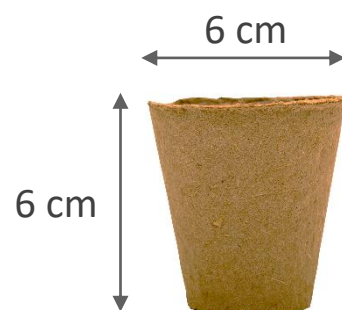

Presentation

FERTILPOT range is very wide to cope with the diversity of situations. See our list of references. The pot can be round, square, with or without lugs; their dimensions vary between 4 x 4 x 5 cm (35 cm³) and 17 x 16 cm (3 liters). The pots can be packaged in a tray (FERTILPACK).

- **1 000 cm³**

593.C: Box of 484 pots

593.1: Pallet of 6 300 pots

Traditional FERTILPOT

Round individual pots

- FERTILPOT 5,5x5

- 100 cm³

503.C: Box of 3 240 pots

- FERTILPOT 4,5x7

- 75 cm³

500.C: Box of 2 520 pots

- FERTILPOT 5x9

- 110 cm³

501.C: Box of 2 170 pots

- FERTILPOT 6x6

- 110 cm³

504.C: Box of 3 000 pots

Round individual pots

- **FERTILPOT 6x6 (destacking lugs)**
- **110 cm³**

505.C-1: Box of 2 520 pots

- **FERTILPOT 7x6 (destacking lugs and lid)**
- **110 cm³**

507.C: Box of 1 750 pots