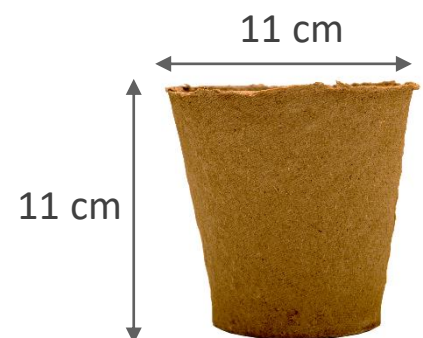

Presentation

FERTILPOT range is very wide to cope with the diversity of situations. See our list of references. The pot can be round, square, with or without lugs; their dimensions vary between 4 x 4 x 5 cm (35 cm³) and 17 x 16 cm (3 liters). The pots can be packaged in a tray (FERTILPACK).

- **FERTILPOT 7x7,5 (destacking lugs)**
- **200 cm³**

506.C: Box of 1 370 pots

- **FERTILPOT 7x9 (destacking lugs)**
- **240 cm³**

509.C: Box of 1 280 pots

Round individual pots

- **FERTILPOT 8x8**
- **320 cm³**

510.C: Box of 1 370 pots

- **FERTILPOT 8x8 (destacking lugs)**
- **320 cm³**

511.C: Box of 1 100 pots

- **FERTILPOT 10x10**
- **510 cm³**

513.C: Box of 810 pots

- **FERTILPOT 11x11**
- **800 cm³**

519.C: Box of 480 pots

Round individual pots

- **FERTILPOT 10x18**
- **800 cm³**

516.C: Box of 480 pots

- **FERTILPOT 18x16**
- **3 000 cm³**

580.C: Box of 84 pots

580.1: Pallet of 1 316 pots

Square individual pots

- **FERTILPOT 4,4x4,3**