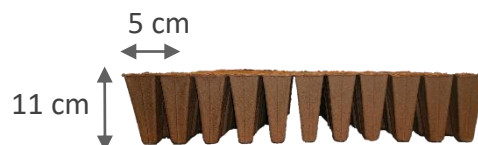

2 x 6 pots

FERTILPOT in strips

- **FERTILPOT 11x19 – 6 pots**
- **1450 cm³**

571N.06: Pallet of 2 268 pots

2 x 3 pots

- **FERTILPOT 9.3x5.0 – 4 pots**
- **270 cm³**

574.C: Box of 416 pots

574.04: Pallet of 7 920 pots

2 x 2 pots

- **FERTILPOT 5x11 – 77 pots**
- **110 cm³**

565N.77: Pallet of 16 632 pots

7 x 11 pots

- **FERTILPOT 5x7 – 77 pots**
- **80 cm³**

564.77: Pallet of 29 568 pots

7 x 11 pots

Strips cuttings

All our strips can be cut in their length or / and in their width.
Depending on the references, a minimum quantity or order will be requested. Contact us for more information.

FERTILPACK

- **FERTILPACK 77 holes**
- **Fertilpot : 4,5 x 6,5 (cm)**