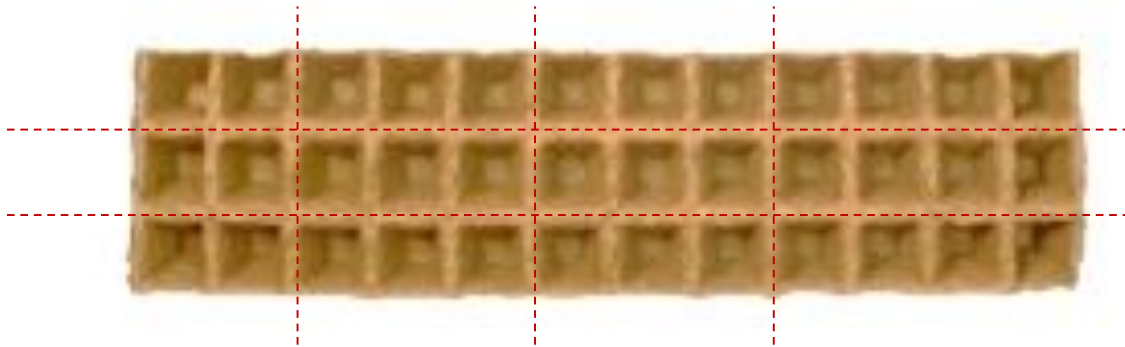

2 x 6 pots

FERTILPOT in strips

- **FERTILPOT 11x19 – 6 pots**
- **1450 cm³**

571N.06: Pallet of 2 268 pots

2 x 3 pots

- **FERTILPOT 9.3x5.0 – 4 pots**
- **270 cm³**

574.C: Box of 416 pots

574.04: Pallet of 7 920 pots

2 x 2 pots

- **FERTILPOT 5x11 – 77 pots**
- **110 cm³**

565N.77: Pallet of 16 632 pots

7 x 11 pots

- **FERTILPOT 5x7 – 77 pots**
- **80 cm³**

564.77: Pallet of 29 568 pots

7 x 11 pots

Strips cuttings

All our strips can be cut in their length or / and in their width.
Depending on the references, a minimum quantity or order will be requested. Contact us for more information.

FERTILPACK

- **FERTILPACK 77 holes**
- **Fertilpot : 4,5 x 6,5 (cm)**