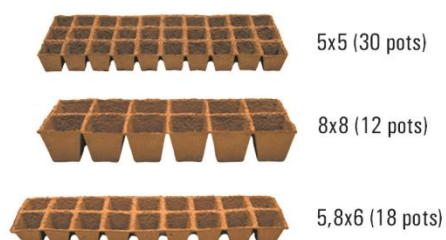

FERTILPOT

THE 100% NATURAL
PLANTABLE POT

fertil

T: +33 (0)1 46 04 41 24 ● F: +33 (0)1 47 12 08 18 ● E: adv@fertil.fr ● www.fertil.fr

Catalogue

Presentation

FERTILPOT range is very wide to cope with the diversity of situations. See our list of references. The pot can be round, square, with or without lugs; their dimensions vary between 4 x 4 x 5 cm (35 cm³) and 17 x 16 cm (3 liters). The pots can be packaged in a tray (FERTILPACK).

Below our main models:

FERTILPOT NT

FERTILPOT traditionnel

Main uses

	ORGANIC CULTURE	VEGETABLES/ HYDROPONIC	PLANT PRODUCER	CITIES	NURSERY	VINE TREE NURSERY	HOME GARDENER
FERTILPOT ROUND INDIVIDUAL (O X H IN CM)							
5 x 9	★★★	★			★★	★★★	
7 x 9 ; 7 x 7,5	★★★	★★		★	★★	★★★	
6 x 6 ; 8 x 8	★★★	★★	★★	★★★	★	★	★★★
10 x 10; 11 x 11 10 x 18; 18 x 16(3L)	★★★		★★★	★★★	★★★	★	
FERTILPOT SQUARE INDIVIDUAL (L X H X IN CM)							
10x18 and 11x19	★★★			★★	★★		
FERTILPOT IN STRIPS							
36 pots of 4x5 20 or 30 pots of 5x5	★★★	★★★	★	★★	★		★★★
12 pots of 8x8	★★★	★★★	★★★	★★★	★		★★
FERTILPOT IN TRAYS = FERTILPACK							
4,5x6,5 square- 77 holes tray	★★★	★			★★★		
7x9 round- 32 holes tray	★★★				★★	★★★	
FERTILPOT NT							
10,5-12	★★★		★★★	★★★			
14			★★★		★★★	★★	

- 300 cm³

552.C: Box of 768 pots

552.12: Pallet of 12 288 pots

2 x 6 pots

Strips cuttings

All our strips can be cut in their length or / and in their width.
Depending on the references, a minimum quantity or order will be requested, Contact us for more information.