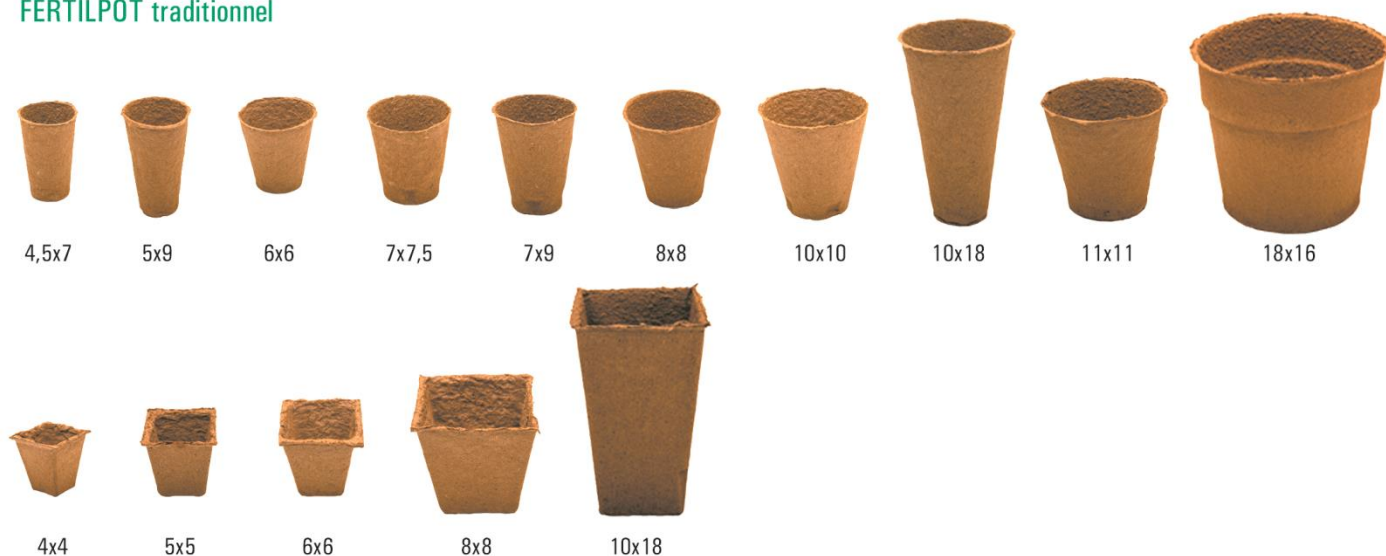

FERTILPOT

THE 100% NATURAL
PLANTABLE POT

fertil

T: +33 (0)1 46 04 41 24 ● F: +33 (0)1 47 12 08 18 ● E: adv@fertil.fr ● www.fertil.fr

Catalogue

Presentation

FERTILPOT range is very wide to cope with the diversity of situations. See our list of references. The pot can be round, square, with or without lugs; their dimensions vary between 4 x 4 x 5 cm (35 cm³) and 17 x 16 cm (3 liters). The pots can be packaged in a tray (FERTILPACK).

Below our main models:

FERTILPOT NT

FERTILPOT traditionnel

Main uses

	ORGANIC CULTURE	VEGETABLES/ HYDROPONIC	PLANT PRODUCER	CITIES	NURSERY	VINE TREE NURSERY	HOME GARDENER
FERTILPOT ROUND INDIVIDUAL (O X H IN CM)							
5 x 9	★★★	★			★★	★★★	
7 x 9 ; 7 x 7,5	★★★	★★		★	★★	★★★	
6 x 6 ; 8 x 8	★★★	★★	★★	★★★	★	★	★★★
10 x 10; 11 x 11 10 x 18; 18 x 16(3L)	★★★		★★★	★★★	★★★	★	
FERTILPOT SQUARE INDIVIDUAL (L X H X IN CM)							
10x18 and 11x19	★★★			★★	★★		
FERTILPOT IN STRIPS							
36 pots of 4x5 20 or 30 pots of 5x5	★★★	★★★	★	★★	★		★★★
12 pots of 8x8	★★★	★★★	★★★	★★★	★		★★
FERTILPOT IN TRAYS = FERTILPACK							
4,5x6,5 square- 77 holes tray	★★★	★			★★★		
7x9 round- 32 holes tray	★★★				★★	★★★	
FERTILPOT NT							
10,5-12	★★★		★★★	★★★			
14			★★★		★★★	★★	