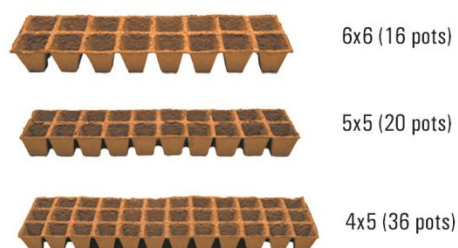

FERTILPOT

THE 100% NATURAL
PLANTABLE POT

fertil

T: +33 (0)1 46 04 41 24 ● F: +33 (0)1 47 12 08 18 ● E: adv@fertil.fr ● www.fertil.fr

Catalogue

Presentation

FERTILPOT range is very wide to cope with the diversity of situations. See our list of references. The pot can be round, square, with or without lugs; their dimensions vary between 4 x 4 x 5 cm (35 cm³) and 17 x 16 cm (3 liters). The pots can be packaged in a tray (FERTILPACK).

Below our main models:

FERTILPOT NT

FERTILPOT traditionnel

Main uses

	ORGANIC CULTURE	VEGETABLES/ HYDROPONIC	PLANT PRODUCER	CITIES	NURSERY	VINE TREE NURSERY	HOME GARDENER
FERTILPOT ROUND INDIVIDUAL (O X H IN CM)							
5 x 9	★★★	★			★★	★★★	
7 x 9 ; 7 x 7,5	★★★	★★		★	★★	★★★	
6 x 6 ; 8 x 8	★★★	★★	★★	★★★	★	★	★★★
10 x 10; 11 x 11 10 x 18; 18 x 16(3L)	★★★		★★★	★★★	★★★	★	
FERTILPOT SQUARE INDIVIDUAL (L X H X IN CM)							
10x18 and 11x19	★★★			★★	★★		
FERTILPOT IN STRIPS							
36 pots of 4x5 20 or 30 pots of 5x5	★★★	★★★	★	★★	★		★★★
12 pots of 8x8	★★★	★★★	★★★	★★★	★		★★
FERTILPOT IN TRAYS = FERTILPACK							
4,5x6,5 square- 77 holes tray	★★★	★			★★★		
7x9 round- 32 holes tray	★★★				★★	★★★	
FERTILPOT NT							
10,5-12	★★★		★★★	★★★			
14			★★★		★★★	★★	