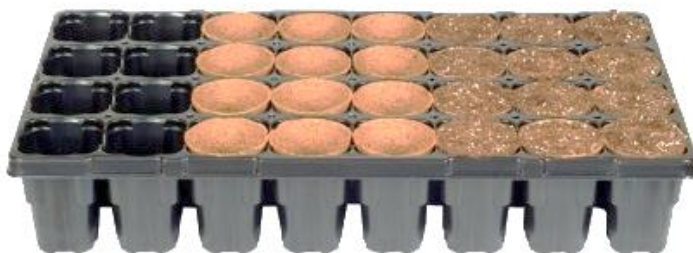

- 300 cm³

552.C: Box of 768 pots

552.12: Pallet of 12 288 pots

2 x 6 pots

Strips cuttings

All our strips can be cut in their length or / and in their width.
Depending on the references, a minimum quantity or order will be requested, Contact us for more information.

FERTILPACK

- **FERTILPACK 77 holes**
- **Fertilpot : 4,5 x 6,5 (cm)**

564.T77C: Box of 1 001 pots

564.T77: Pallet of 21 175 pots

- **FERTILPACK 32 holes**
- **Fertilpot : 7 x 9 (cm)**

509.TE32: Pallet of 8 064 pots

- **FERTILPACK 20 holes**
- **Fertilpot : 8 x 8 (cm)**

510.TE20: Pallet of 7 200 pots

Head Office
38 rue de Bellevue
92100 Boulogne Billancourt
France
+33 (0)1 46 04 41 24
adv@fertil.fr

**TOGETHER,
LET'S INNOVATE SUSTAINABLY,
FOR THE ROOT ENVIRONMENT**