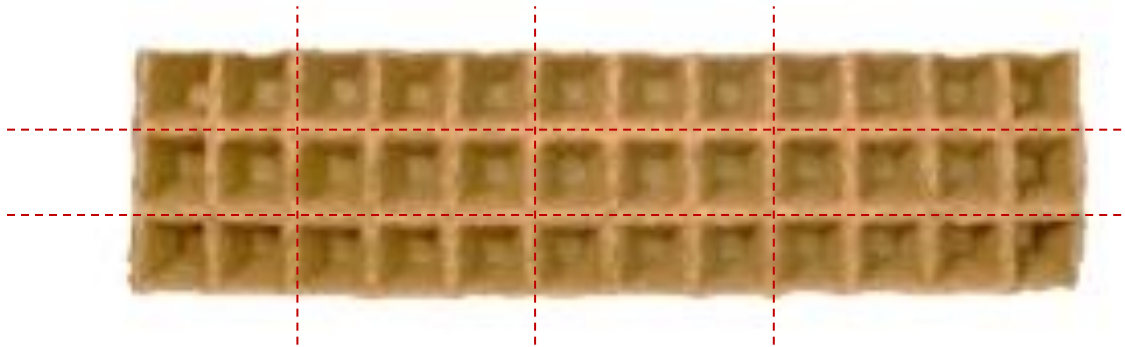

- 300 cm³

552.C: Box of 768 pots

552.12: Pallet of 12 288 pots

2 x 6 pots

Strips cuttings

All our strips can be cut in their length or / and in their width.
Depending on the references, a minimum quantity or order will be requested, Contact us for more information.

FERTILPACK

- **FERTILPACK 77 holes**
- **Fertilpot : 4,5 x 6,5 (cm)**

564.T77C: Box of 1 001 pots

564.T77: Pallet of 21 175 pots

- **FERTILPACK 32 holes**
- **Fertilpot : 7 x 9 (cm)**

509.TE32: Pallet of 8 064 pots